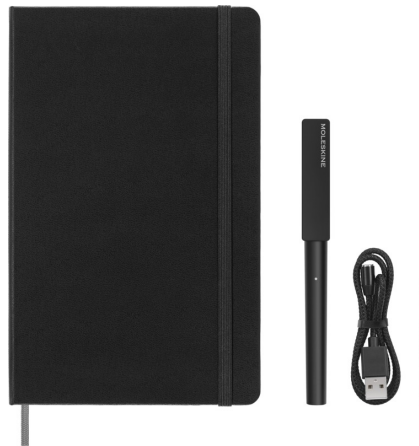

Product Database

Article no.:
10733900

Productsheet: April 16, 2025, 9:18 pm

General information

Article number : 10733900 Moleskine Smart writing set 2.0

Description : The Smart writing set 2.0 contains the bestselling classic Moleskine notebook (large ruled), a Smart pen, a magnetic charger and a refill. Moleskine recognizes that in our everyday lives we instinctively use a combination of analogue and digital tools. The writing set offers the pleasure of handwriting on paper with the benefits of digital whether your focus is note-taking, sketching or planning. It comes with the user-friendly Moleskine Notes App that allows easy editing, organizing and sharing anytime and anywhere. The modern and elegantly shaped pen comes with an exclusively created magnetic charger, a battery that lasts 24 hours, and a comfortable grip for longer writing. With invisible Ncodes in every page, the Smart pen can identify the exact location in the notebook and create an identical digital version of your notes on screen, ready to edit, expand and share digitally. PP Plastic.

Brand : Moleskine
Material : PP Plastic
Colour : Solid black
Length : 26,00 cm
Width : 3,00 cm
Height : 26,00 cm
Weight : 750 gram
Country of origin : PRC
Ink Color : Black

Default print option

Recommended decoration option : Embossing/Debossing
Default print location : front
Print width (mm) : 80
Print height (mm) : 80
Print maximum colours : 1