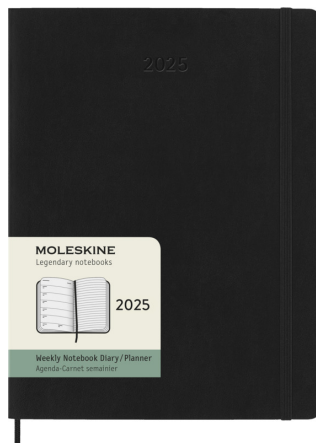

Product Database

Article no.:
10775590

Productsheet: April 16, 2025, 12:26 pm

General information

Article number : 10775590 Moleskine soft cover 12 month weekly XL planner

Description : Dated from January to December 2025, the Moleskine soft cover 12-Month weekly XL planner shows the whole week at a glance, while also providing yearly and monthly snapshot pages for a broader overview of the year, followed by pages for travel planning, ideas and goals. The days of each week are shown on one side opposite a ruled page for tasks and notes. Features ivory-coloured acid-free paper, a black elastic closure, a page ribbon marker, a colour coordinated expandable inner pocket, and stickers for personal customisation, as well as year stickers for the spine. Leatherette paper. FSC Mix Credit P7.1 CU-COC-877277.

Brand : Moleskine

Material : Leatherette paper

Colour : Solid black

Length : 25,00 cm

Width : 19,00 cm

Weight : 340 gram

Country of origin : PRC

Default print option

Recommended : Embossing/Debossing
decoration
option

Default print : front
location

Print width (mm) : 80

Print height : 80
(mm)

Print maximum : 1
colours

Packaging information

Blank product : Inner carton
multi packaging
level 1