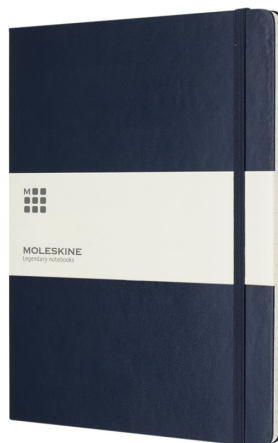

Product Database

Article no.:
10715209

Productsheet: April 4, 2025, 9:53 pm

General information

Article number : 10715209 Moleskine Classic XL hard cover notebook - ruled
Description : Our extra large Moleskine Classic notebook has the iconic round corners and hard cover. Features an elasticated closure and ribbon book marker. Expandable pocket to the inside back cover. Contains 192 pages of ruled ivory-coloured paper. Leatherette paper. FSC Mix Credit P7 CU-COC-877277.
Brand : Moleskine
Material : Leatherette paper
Colour : Sapphire blue
PMS color reference : PMS 2189 C
Length : 25,00 cm
Width : 19,00 cm
Height : 1,50 cm
Weight : 500 gram
Country of origin : TURKEY

Default print option

Recommended : Embossing/Debossing
decoration option
Default print : front
location
Print width (mm) : 80
Print height (mm) : 80
Print maximum : 1
colours

Packaging information

Blank product multi : Inner carton
packaging level 1
Qty blank product : 6 pcs
multi packaging
level 1
Decorated product : Inner carton
multi packaging
level 1
Qty deco product : 6 pcs
multi packaging
level 1

Transport packing

Export carton : 24 PC
Export carton : 13 kg
weight

Article no.:
10715209

Productsheet: April 4, 2025, 9:53 pm

Export carton : 24 cm x 44 cm x 28 cm
(Length x Width x
Height)

Statistical code : 48201030000000000000