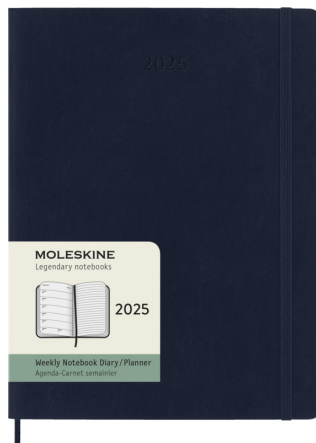

Product Database

Article no.:
10775553

Productsheet: April 11, 2025, 11:28 am

General information

Article number : 10775553 Moleskine soft cover 12 month weekly XL planner
Description : Dated from January to December 2025, the Moleskine soft cover 12-Month weekly XL planner shows the whole week at a glance, while also providing yearly and monthly snapshot pages for a broader overview of the year, followed by pages for travel planning, ideas and goals. The days of each week are shown on one side opposite a ruled page for tasks and notes. Features ivory-coloured acid-free paper, a black elastic closure, a page ribbon marker, a colour coordinated expandable inner pocket, and stickers for personal customisation, as well as year stickers for the spine. Leatherette paper. FSC Mix Credit P7.1 CU-COC-877277.

Brand : Moleskine
Material : Leatherette paper
Colour : Sapphire blue
PMS color : 2189C
reference
Length : 25,00 cm
Width : 19,00 cm
Weight : 340 gram
Country of origin : PRC

Default print option

Recommended : Embossing/Debossing
decoration
option
Default print : front
location
Print width (mm) : 80
Print height : 80
(mm)
Print maximum : 1
colours

Packaging information

Blank product : Inner carton
multi packaging
level 1
Qty blank : 6 pcs
product multi
packaging level
1

Article no.:
10775553

Productsheet: April 11, 2025, 11:28 am

Decorated : Inner carton
product multi
packaging level
1