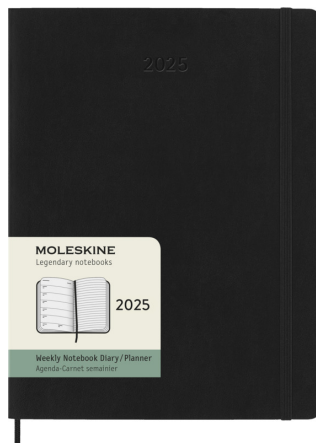

Product Database

Article no.:
10775590

Productsheet: April 5, 2025, 7:50 am

General information

Article number : 10775590 Moleskine soft cover 12 month weekly XL planner

Description : Dated from January to December 2025, the Moleskine soft cover 12-Month weekly XL planner shows the whole week at a glance, while also providing yearly and monthly snapshot pages for a broader overview of the year, followed by pages for travel planning, ideas and goals. The days of each week are shown on one side opposite a ruled page for tasks and notes. Features ivory-coloured acid-free paper, a black elastic closure, a page ribbon marker, a colour coordinated expandable inner pocket, and stickers for personal customisation, as well as year stickers for the spine. Leatherette paper. FSC Mix Credit P7.1 CU-COC-877277.

Brand : Moleskine

Material : Leatherette paper

Colour : Solid black

Length : 25,00 cm

Width : 19,00 cm

Weight : 340 gram

Country of origin : PRC

Default print option

Recommended : Embossing/Debossing
decoration
option

Default print : front
location

Print width (mm) : 80

Print height : 80
(mm)

Print maximum : 1
colours

Packaging information

Blank product : Inner carton
multi packaging
level 1