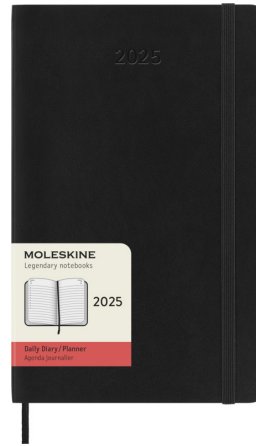

Product Database

Article no.:
10793690

Productsheet: April 4, 2025, 9:47 pm

General information

Article number : 10793690 Moleskine soft cover 12 month L daily planner

Description : Plan out every day in the minutest detail with the Moleskine 12-month soft cover daily planner. Dated from January to December 2025, this planner is formatted to show one whole day per page - to have plenty of space to record events, appointments, to-dos, reminders and plans. Throughout the year, it grows into a day-by-day physical record of everything accomplished. Features ivory-coloured acid-free paper, a black elastic closure, a page ribbon marker, a colour coordinated expandable inner pocket, and stickers for personal customisation, as well as year stickers for the spine. PU Plastic, FSC certified paper. FSC Mix Credit P7.1 CU-COC-877277.

Brand : Moleskine

Material : PU Plastic, FSC certified paper

Colour : Solid black

Length : 13,00 cm

Width : 2,10 cm

Height : 21,00 cm

Weight : 452 gram

Country of origin : PRC

Default print option

Recommended : Embossing/Debossing
decoration
option

Default print : front
location

Print width (mm) : 80

Print height : 80
(mm)

Print maximum : 1
colours

Packaging information

Blank product : Egg crate
multi packaging
level 1