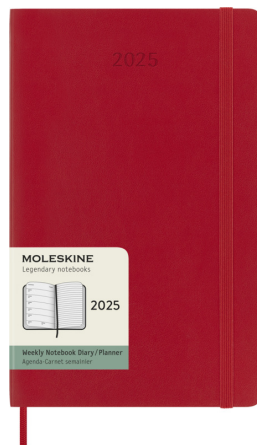

Product Database

Article no.:
10793821

Productsheet: April 12, 2025, 1:32 pm

General information

Article number : 10793821 Moleskine soft cover 12 month weekly L planner
Description : Dated from January to December 2025, the Moleskine soft cover 12-month weekly planner shows the whole week at a glance, while also providing yearly and monthly snapshot pages for a broader overview of the year, followed by pages for travel planning, ideas and goals. The days of each week are shown on one side opposite a ruled page for tasks and notes. Features ivory-coloured acid-free paper, a black elastic closure, a page ribbon marker, a colour coordinated expandable inner pocket, and stickers for personal customisation, as well as year stickers for the spine. PU Plastic, FSC certified paper. FSC Mix Credit P7.1 CU-COC-877277.

Brand : Moleskine
Material : PU Plastic, FSC certified paper
Colour : Scarlet red
PMS color reference : 200C
Length : 13,00 cm
Width : 1,20 cm
Height : 21,00 cm
Weight : 205 gram
Country of origin : PRC

Default print option

Recommended decoration option : Embossing/Debossing
Default print location : front
Print width (mm) : 80
Print height (mm) : 80
Print maximum colours : 1

Packaging information

Blank product multi packaging level 1 : Egg crate
Qty blank product multi packaging level 1 : 9 pcs